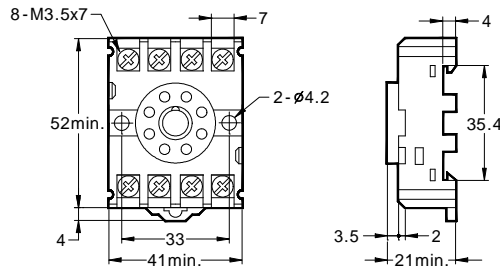

HR707N

Sockets

2-POLE

KF083A

KF083AE (finger safe, IP-2x)

Dimensions

3-POLE

KF113A

KF113AE (finger safe, IP-2x)

Dimensions