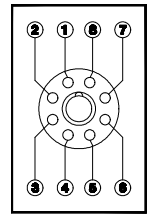

HR707N

Sockets

2-POLE

KF083A

KF083AE (finger safe, IP-2x)

Dimensions

3-POLE

KF113A

KF113AE (finger safe, IP-2x)

Dimensions