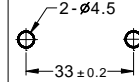

HR707N

Sockets

2-POLE

KF083A

KF083AE (finger safe, IP-2x)

Dimensions

3-POLE

KF113A

KF113AE (finger safe, IP-2x)

Dimensions