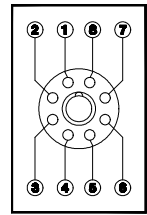

HR707N

Sockets

2-POLE

KF083A

KF083AE (finger safe, IP-2x)

Dimensions

3-POLE

KF113A

KF113AE (finger safe, IP-2x)

Dimensions