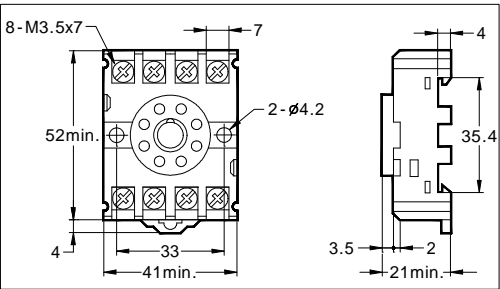

HR707N

Sockets

2-POLE

KF083A

KF083AE (finger safe, IP-2x)

Dimensions

3-POLE

KF113A

KF113AE (finger safe, IP-2x)

Dimensions