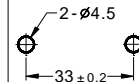

HR707N

Sockets

2-POLE

KF083A

KF083AE (finger safe, IP-2x)

Dimensions

3-POLE

KF113A

KF113AE (finger safe, IP-2x)

Dimensions